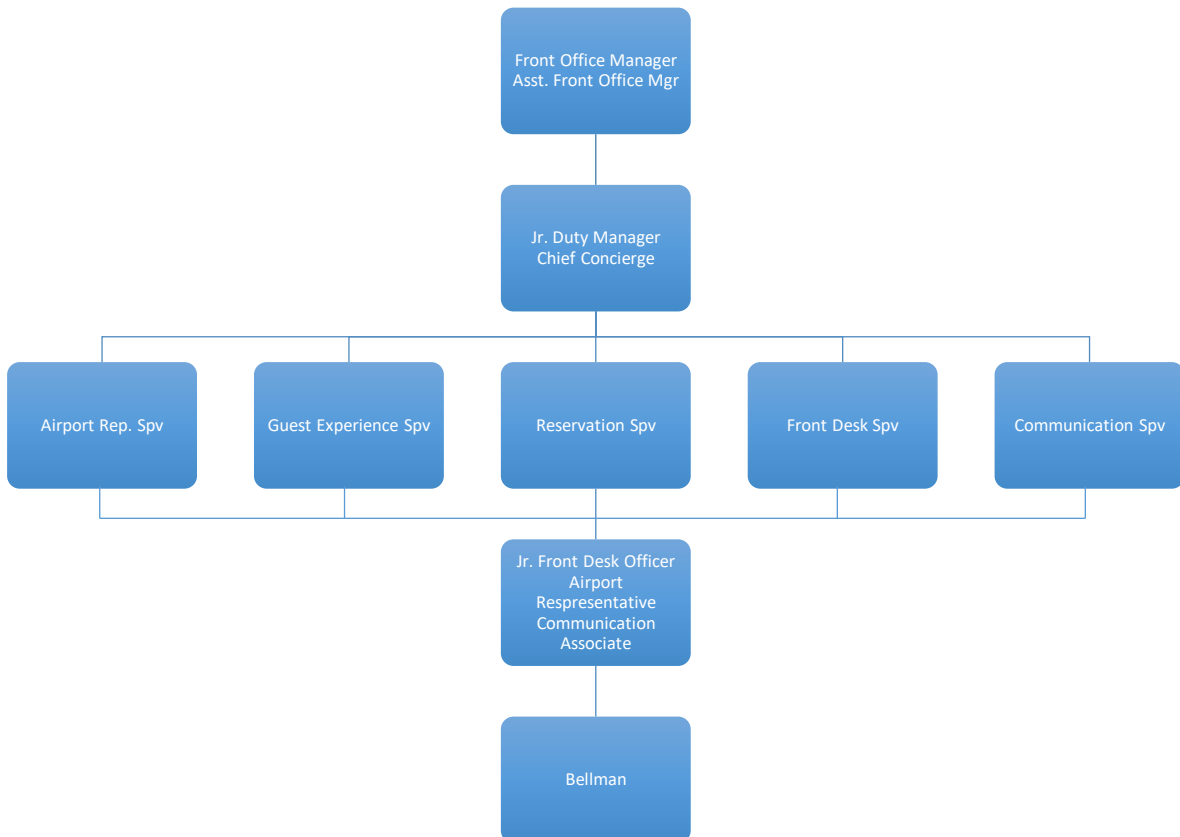

5	Executive lounge		06.00-23.00
6	Cafe One Asian Fusion		<p>Breakfast 06.00-10.00 Rate Range Rp. 150k</p> <p>Lunch 12.00-14.30 Rate Range Rp. 275k</p> <p>Dinner 18.00-22.30 Rate Range Rp. 325k</p>

7	24 hour room service		24 Hours
8	Airport transfer service		24 Hours Rate Range Rp. 200k – 300k

9	Onsite parking		24 Hours
10	Meeting rooms		08.00-20.00

11	Kids club		06.00-22.00 Free
12	In-house clinic		07.30-20.00
13	Health club		06.00-22.00 Rate Range Rp. 375k

14	Connectivity corner	 A photograph of a modern office space. The room features a light-colored wooden floor and a white wall. In the foreground, there is a white desk with two computer monitors and two white chairs. In the background, there is a reception desk with a person behind the counter. On the left wall, there is a blue exit sign with the word "EXIT" and an arrow pointing left. There are also some framed pictures on the wall.	07.00- 23.00
----	---------------------	---	-----------------

## C. Organizational Structure of the Company

### 2.1 Front Office Chart