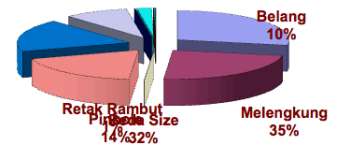

Data komplain

MASALAH PLANT 2															
UKURAN	MASALAH	JAN	FEB	MAR	APR	MAY	JUN	JUL	AUG	SEPT	OCT	NOV	DEC	TOTAL	
20 X 25	Belang			44										44	
	Melengkung													0	
	Beda Size													0	
	Retak Rambut													0	
	Pinhole													0	
	Crack													0	
	Gompel				100				51						151
	Rapuh	1,635	27	297	32	485	216	107							2,799
	Cacat Printing														0
	Cacat Glasur														0
	Cacat kotoran body														0
	Watermark														0
	Pecah karena dus lepas								206						206
	Yellow Ink di dus export														0
	Tulisan di dus beda dgn isinya														0
	Motif berbeda antar Plant														0
Barang kurang dalam kemasan					384									384	
Banyak seri & size dim 1 pengiriman														0	
TOTAL		1,635	27	341	516	485	216	364	0	0	0	0	0	3,584	

JENIS MASALAH	JUMLAH	%
Belang	564	4%
Melengkung	4,465	35%
Beda Size	1,300	10%
Retak Rambut	1,131	9%
Pinhole	0	0%
Crack	147	1%
Gompel	1,117	9%
Rapuh	3,339	26%
Cacat Printing	0	0%
Cacat Glasur	165	1%
Cacat kotoran body	0	0%
Watermark	0	0%
Pecah karena dus lepas	252	2%
Yellow Ink di dus export	0	0%
Tulisan di dus beda dgn isinya	0	0%
Motif berbeda antar Plant	0	0%
Barang kurang dalam 1 pallet	386	3%
Banyak seri & size dim 1 pengiriman	0	0%
TOTAL	12,866	100%